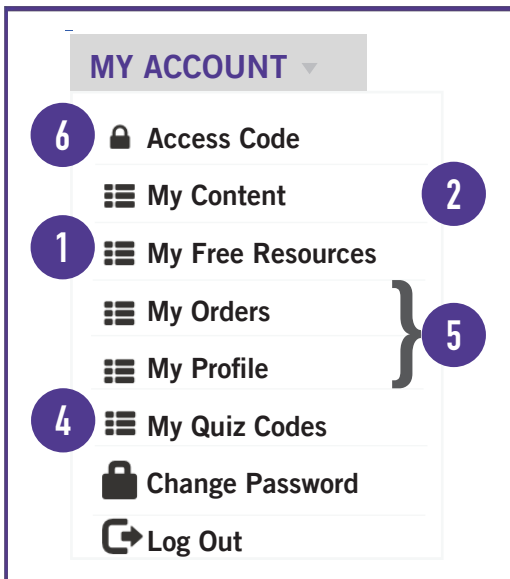

Old Shop.PLT Account Menu