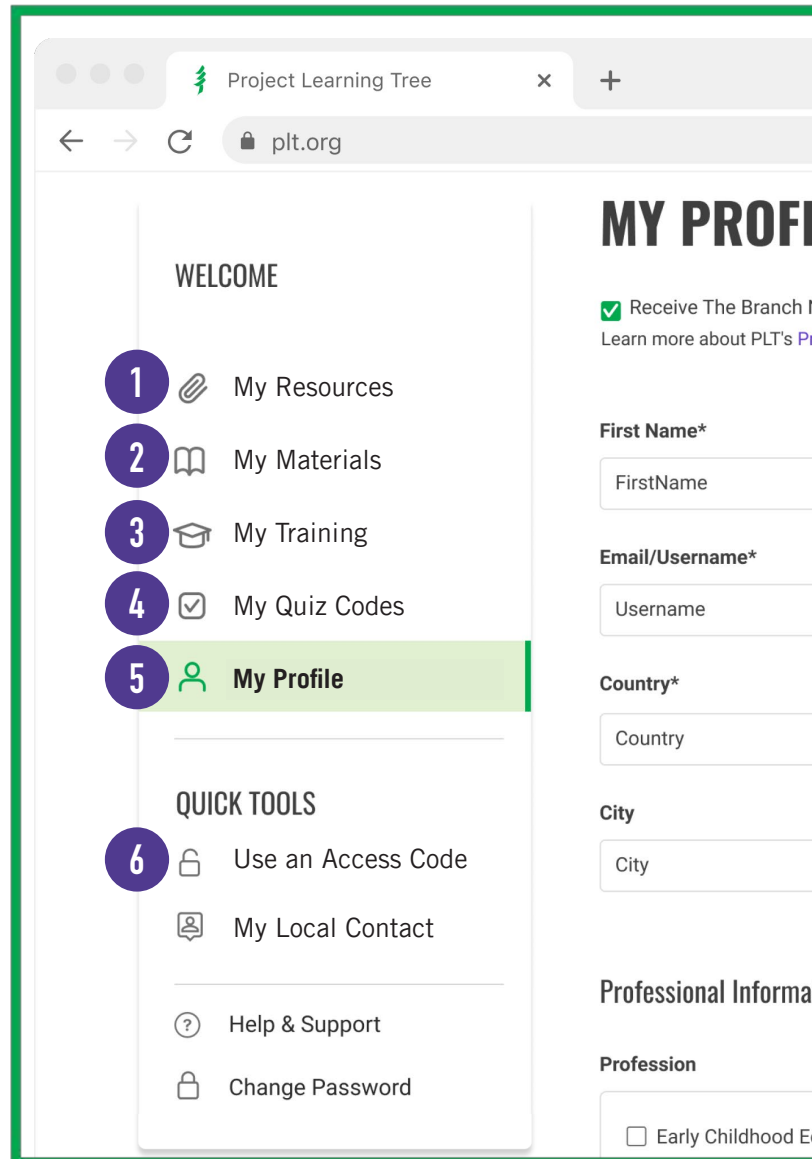

# Introducing PLT's Account Home

PLT's new Account Home combines all the key features from your account on PLT.org, such as resources for PLT activities, with features from Shop.PLT, such as access to E-Books and Online Courses. You can navigate the new Account Home from the side panel, shown right.

Look for the corresponding number to match the new Account Home, shown right, with the old PLT account home and Shop.PLT account menu, shown below.

Visit [plt.org](http://plt.org) to try the new Account Home today.

## New Account Home