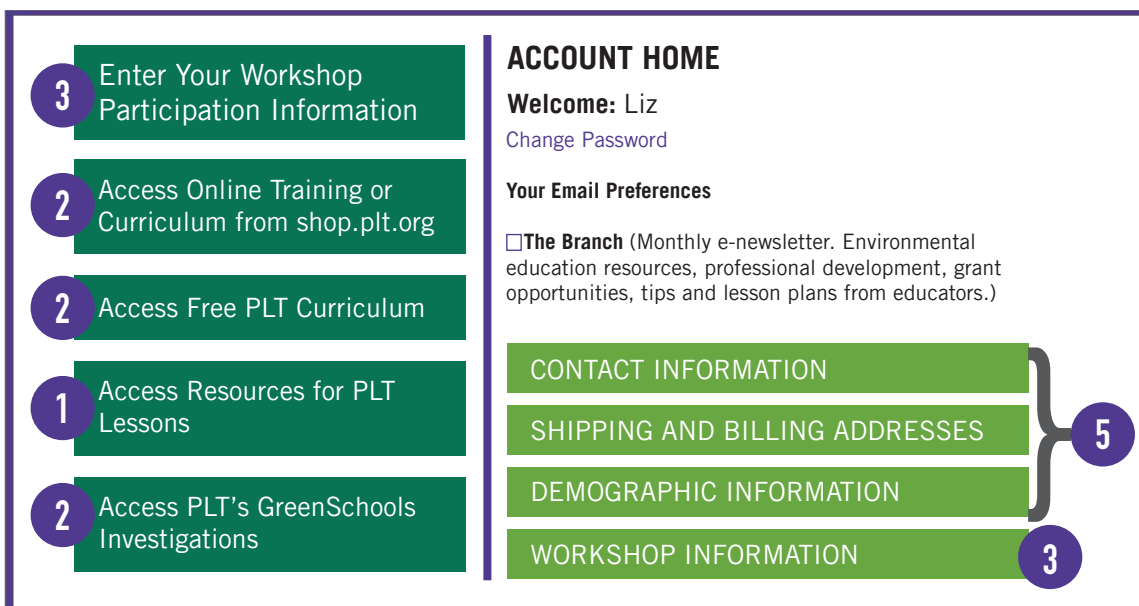

Old PLT Account Home

Questions?

Contact
National PLT at
PLT@forests.org